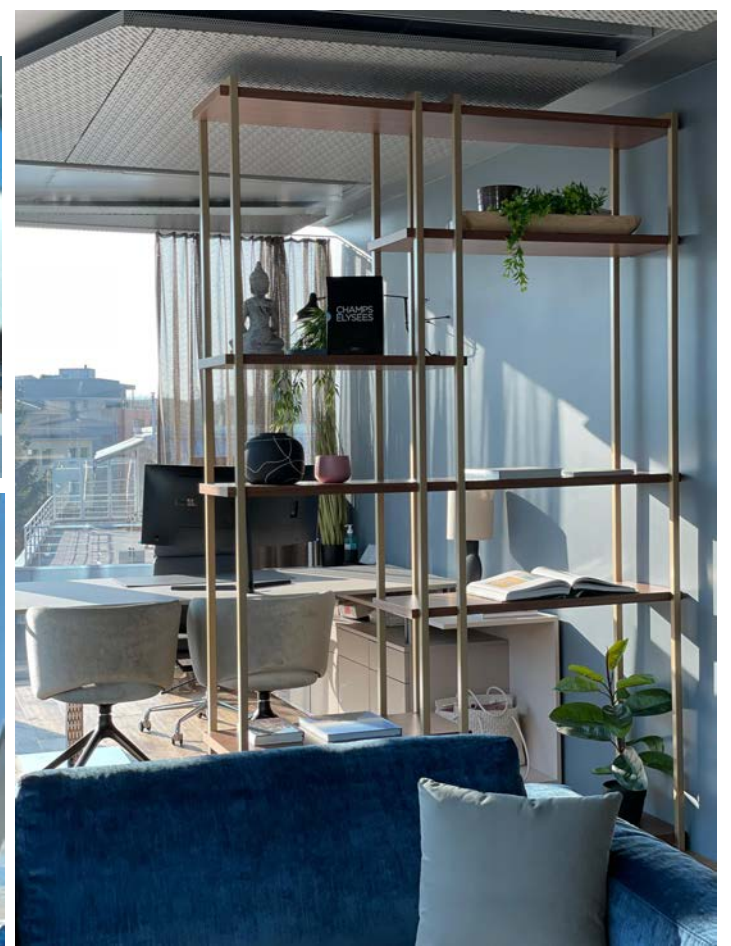

Interiors by Ginger Zalaba

Estée Lauder Office

Townhouse Helvetiaplatz Zurich

Porto Cervo Penthouse

Dubai Apartment

Swiss Consulate Chicago in co. with HHF Architects

Lakehome Zollikon

Hotel Quell FF&E Production