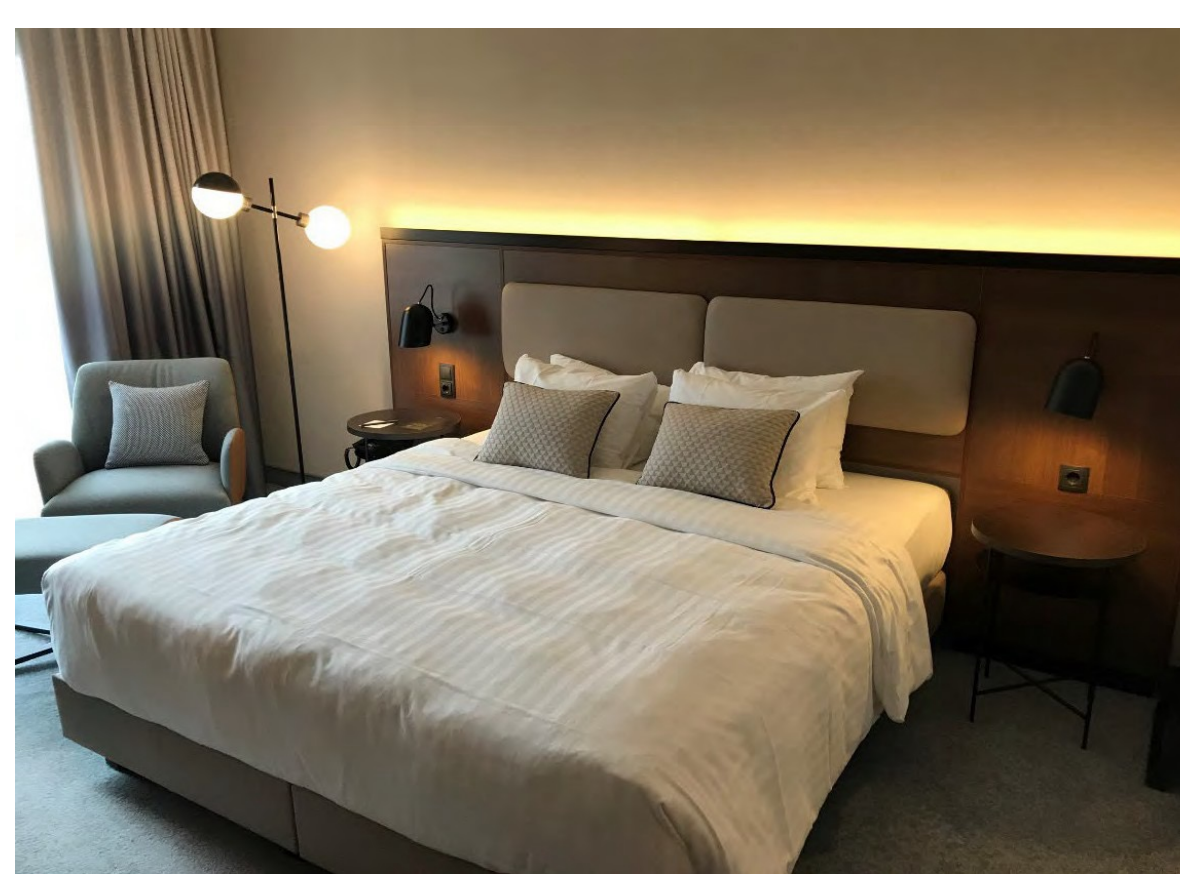

Hotel Courtyard München